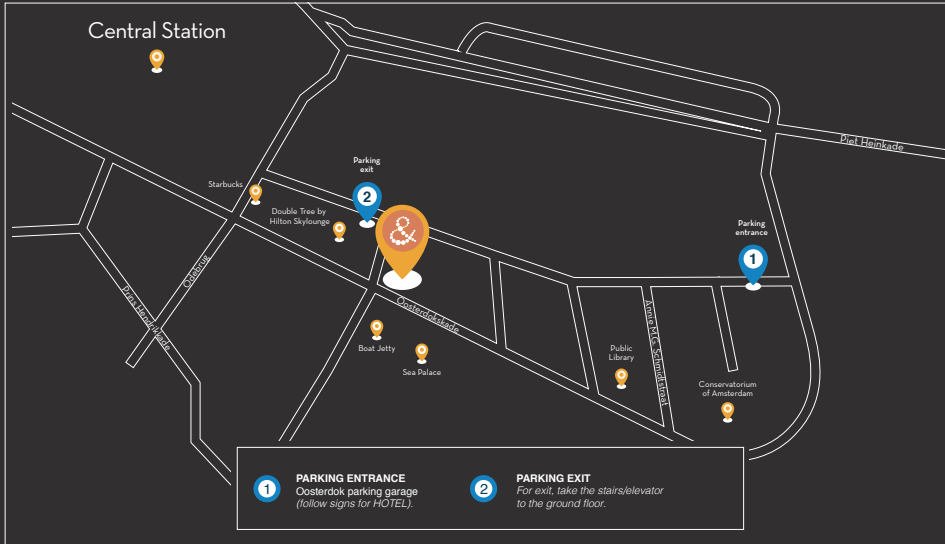

Parking: Within 50 meters at Oosterdok parking garage.

Boat: Perfectly accessible by boat.

Train: A 5-minute walk from Amsterdam Central Station.

oosterdokskade 5

1011 ad amsterdam

+31 (0)20 260 2094

info@moshikrestaurant.com

moshikrestaurant.com

We are open from Wednesday to Sunday.

Together we build a brighter future
We give gastronomy to the world by inspiring and connecting people